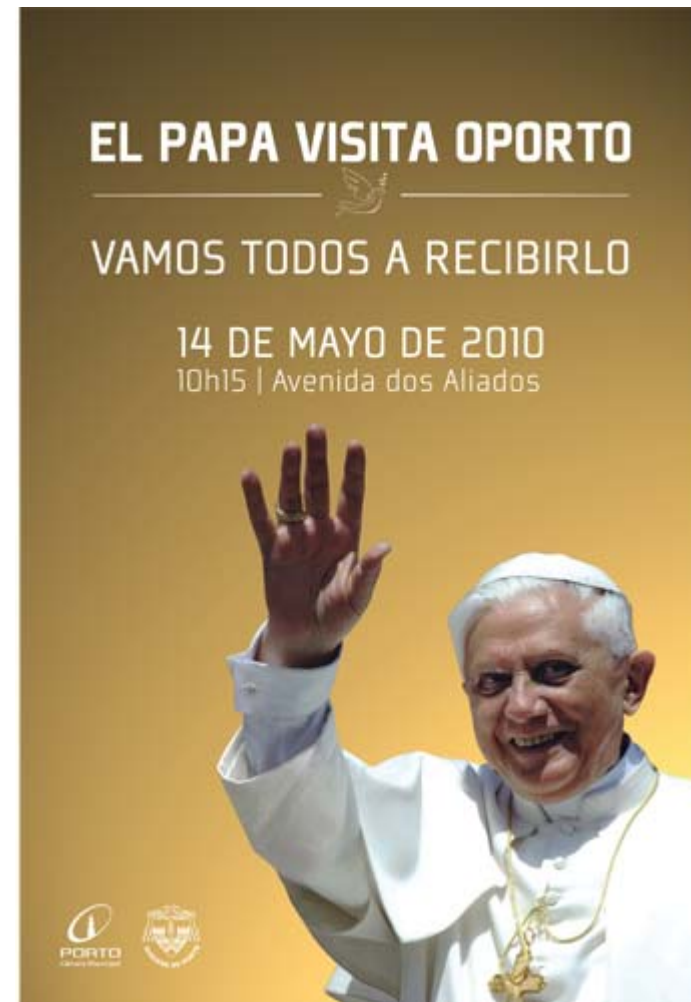

COMUNICAÇÃO GALIZA

Santiago de Compostela e Vigo

- Mupis
- Decoração postos de turismo
- Folhetos