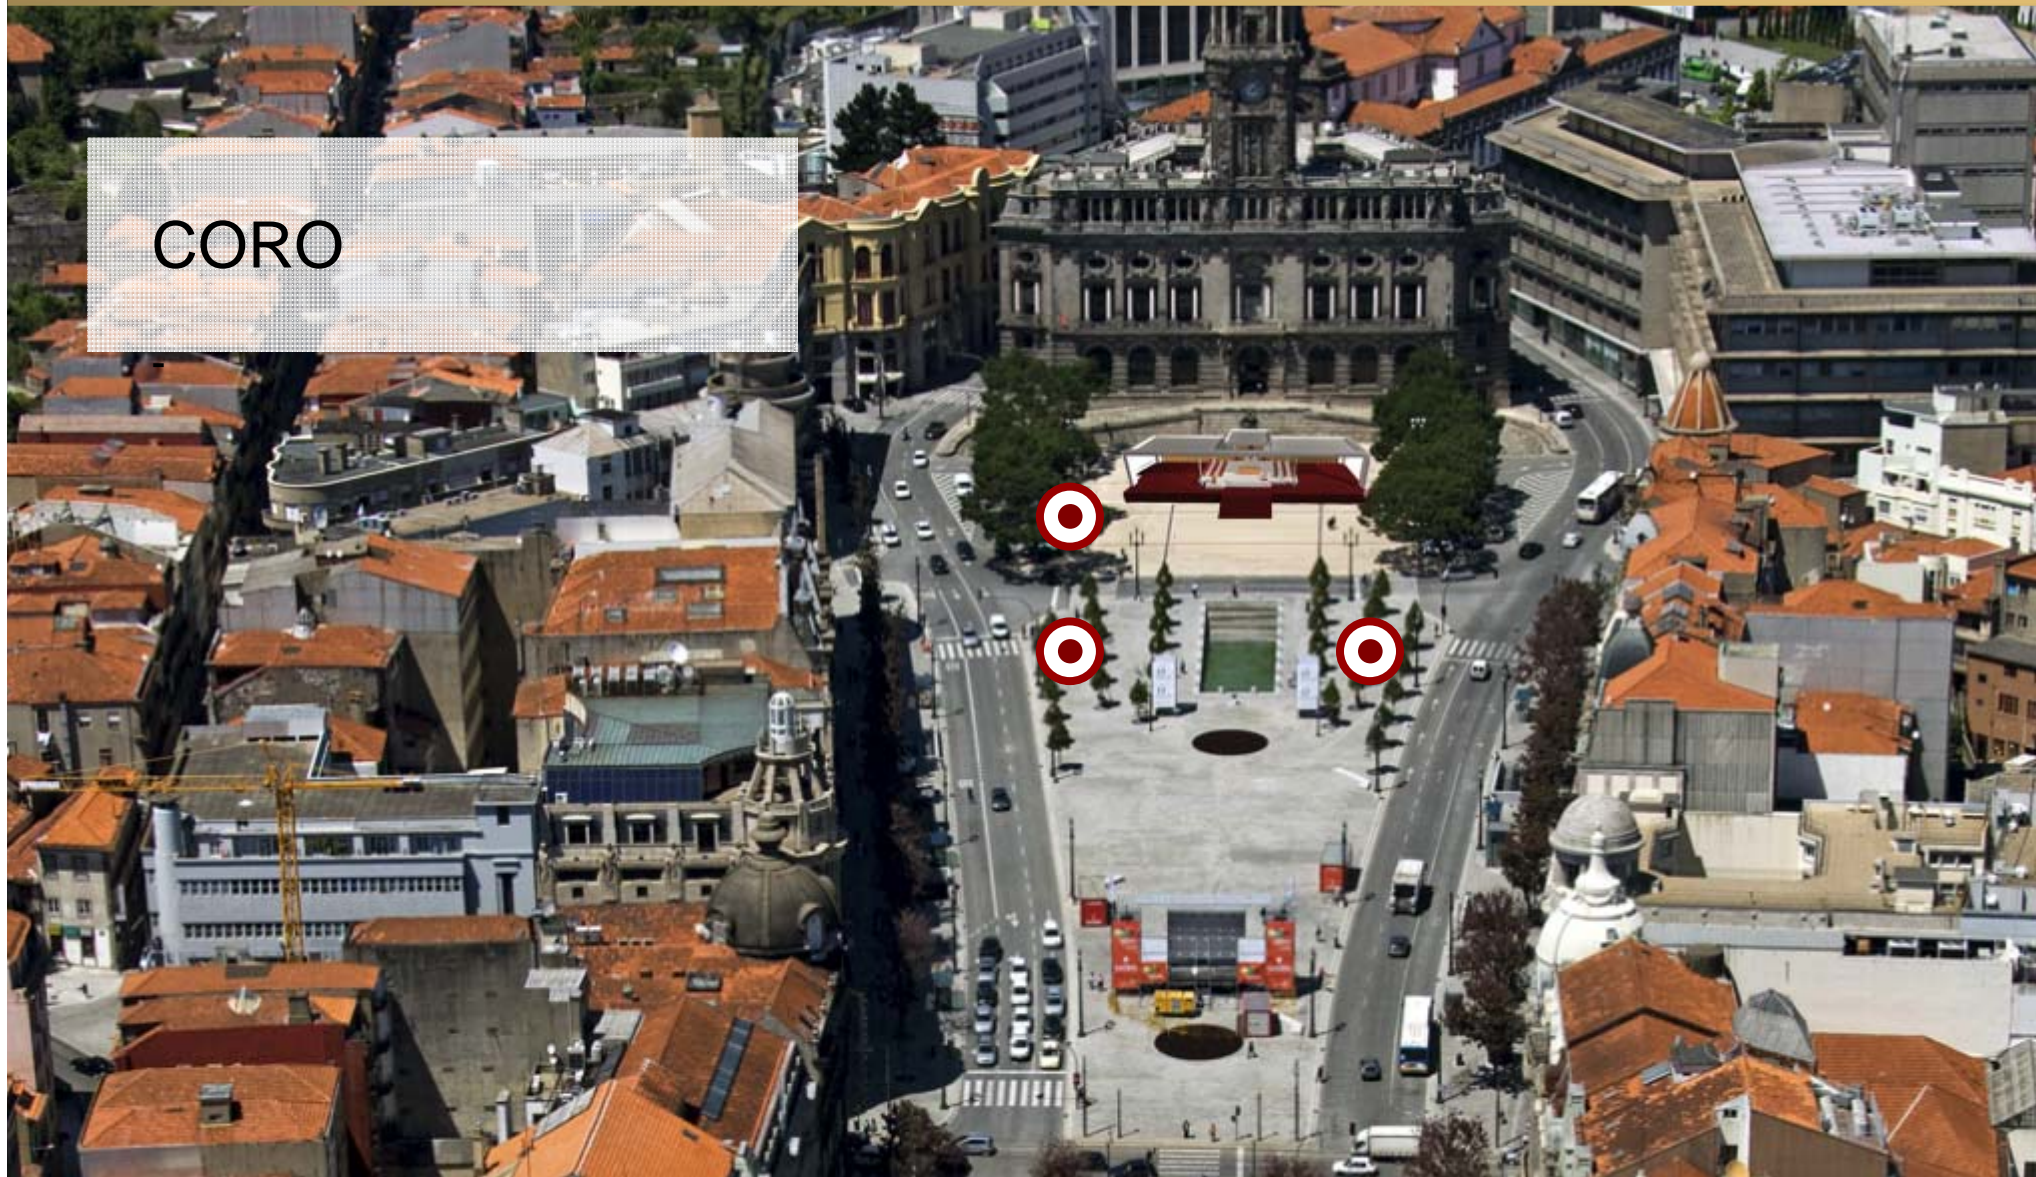

CORO

Handwritten signature or mark.